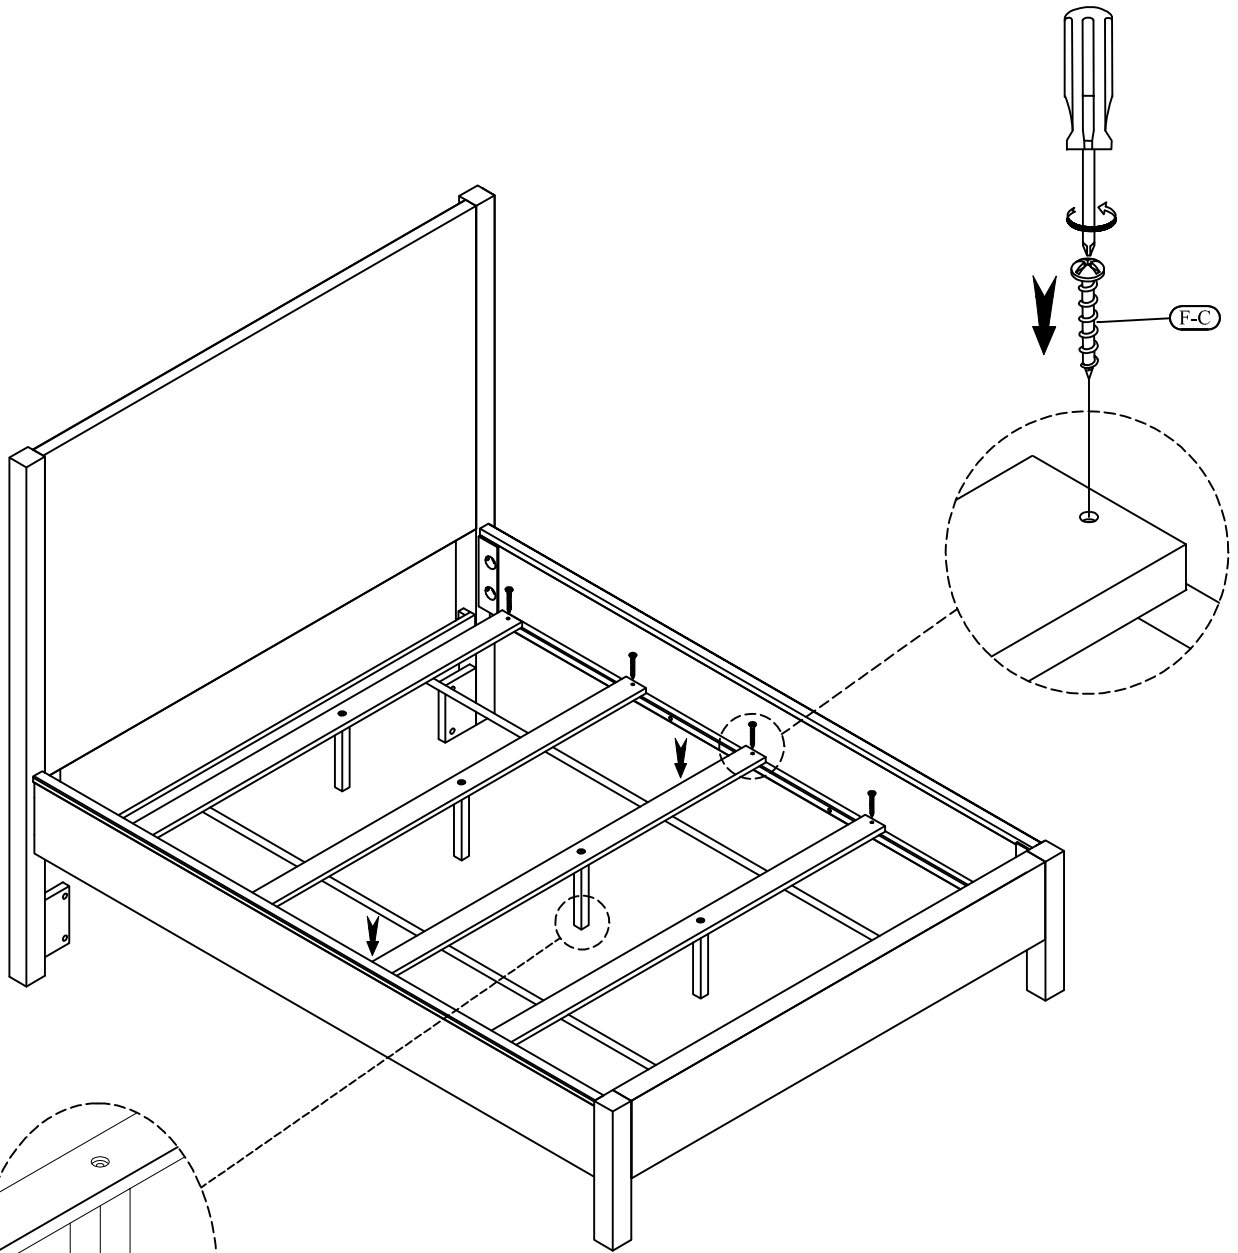

Hardware and Parts packed with the Headboard

<p>Queen Panel Headboard - 91074</p>  <p>(H-A) 1 pc.</p>	<p>Headboard Post (Right)</p>  <p>(H-B) 1 pc.</p>	<p>Headboard Post (Left)</p>  <p>(H-C) 1 pc.</p>	<p>Stretcher Headboard</p>  <p>(H-D) 1 pc.</p>
<p>Allen Head Bolt Ø5/16"-18 x 1-3/4"</p>  <p>(H-E) 10 pcs.</p>	<p>Spring Washer Ø5/16" x Ø13</p>  <p>(H-F) 10 pcs.</p>	<p>Flat Washer Ø5/16" x Ø19</p>  <p>(H-G) 10 pcs.</p>	<p>Allen Key M4 x 2-1/2"</p>  <p>(H-H) 1 pc.</p>

Hardware and Parts packed with the Footboard

<p>Queen Panel Footboard 91071</p>  <p>(F-A) 1 pc.</p>	<p>Wood Slat 60" Long</p>  <p>(F-B) 1 Set</p>	<p>Wood Screw #4 x 30mm</p>  <p>(F-C) 10 pcs.</p>	<p>Support Leg 1-1/8" x 1-1/8" x 6-5/16"</p>  <p>(F-D) 5 pcs.</p>	<p>Screw Driver not included</p> 
--	--	--	--	--

Hardware and Parts packed with the Bed Rails

<p>Siderail - 91072</p>  <p>(R-A) 2 pcs.</p>	<p>All-Thread Bolt Ø5/16"-18 x 3-1/2"</p>  <p>(R-B) 8 pcs.</p>	<p>Arc Washer 37x17mm</p>  <p>(R-C) 8 pcs.</p>	<p>Spring Washer Ø5/16" x Ø13mm</p>  <p>(R-D) 8 pcs.</p>	<p>Flat Washer Ø5/16" x Ø16mm</p>  <p>(R-E) 8 pcs.</p>	<p>Hex Nut Ø5/16" x 18mm</p>  <p>(R-F) 8 pcs.</p>	<p>Open Wrench 12 mm</p>  <p>(R-G) 1 pc.</p>
--	---	---	---	---	--	---

STEP 5

Adjustable leveler.

4/6-5/0 Queen Bed
91074 - 4/6- 5/0 Panel Headboard

The headboard may be used alone with a Queen size metal bed frame.