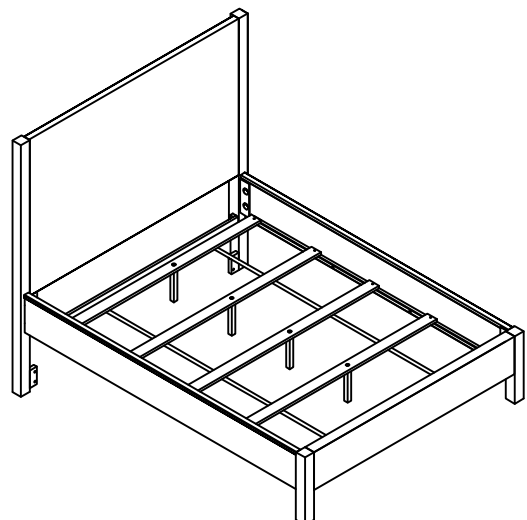

Warning:

- Be sure to check all packing material carefully for small parts, which may have come loose inside the carton during shipment.
- To prevent possible scratches and damage, this furniture **MUST BE ASSEMBLED BY TWO PEOPLE** on a soft surface such as a blanket or carpet.

Hardware and Parts packed with the Headboard

Queen Panel Headboard - 91074 (H-A) 1 pc.	Headboard Post (Right) (H-B) 1 pc.	Headboard Post (Left) (H-C) 1 pc.	Stretcher Headboard (H-D) 1 pc.
Allen Head Bolt Ø5/16"-18 x 1-3/4" (H-E) 10 pcs.	Spring Washer Ø5/16" x Ø13 (H-F) 10 pcs.	Flat Washer Ø5/16" x Ø19 (H-G) 10 pcs.	Allen Key M4 x 2-1/2" (H-H) 1 pc.

Hardware and Parts packed with the Footboard

Queen Panel Footboard 91071 (F-A) 1 pc.	Wood Slat 60" Long (F-B) 1 Set	Wood Screw #4 x 30mm (F-C) 10 pcs.	Support Leg 1-1/8" x 1-1/8" x 6-5/16" (F-D) 5 pcs.	Screw Driver not included

Hardware and Parts packed with the Bed Rails

Siderail - 91072 (R-A) 2 pcs.	All-Thread Bolt Ø5/16"-18 x 3-1/2" (R-B) 8 pcs.	Arc Washer 37x17mm (R-C) 8 pcs.	Spring Washer Ø5/16" x Ø13mm (R-D) 8 pcs.	Flat Washer Ø5/16" x Ø16mm (R-E) 8 pcs.	Hex Nut Ø5/16" x 18mm (R-F) 8 pcs.	Open Wrench 12 mm (R-G) 1 pc.

4/6-5/0 Queen Bed

91074 -- 4/6 - 5/0 Panel Headboard

91071 -- 5/0 Panel Footboard

91072 -- 5/0 - 6/6 Siderails