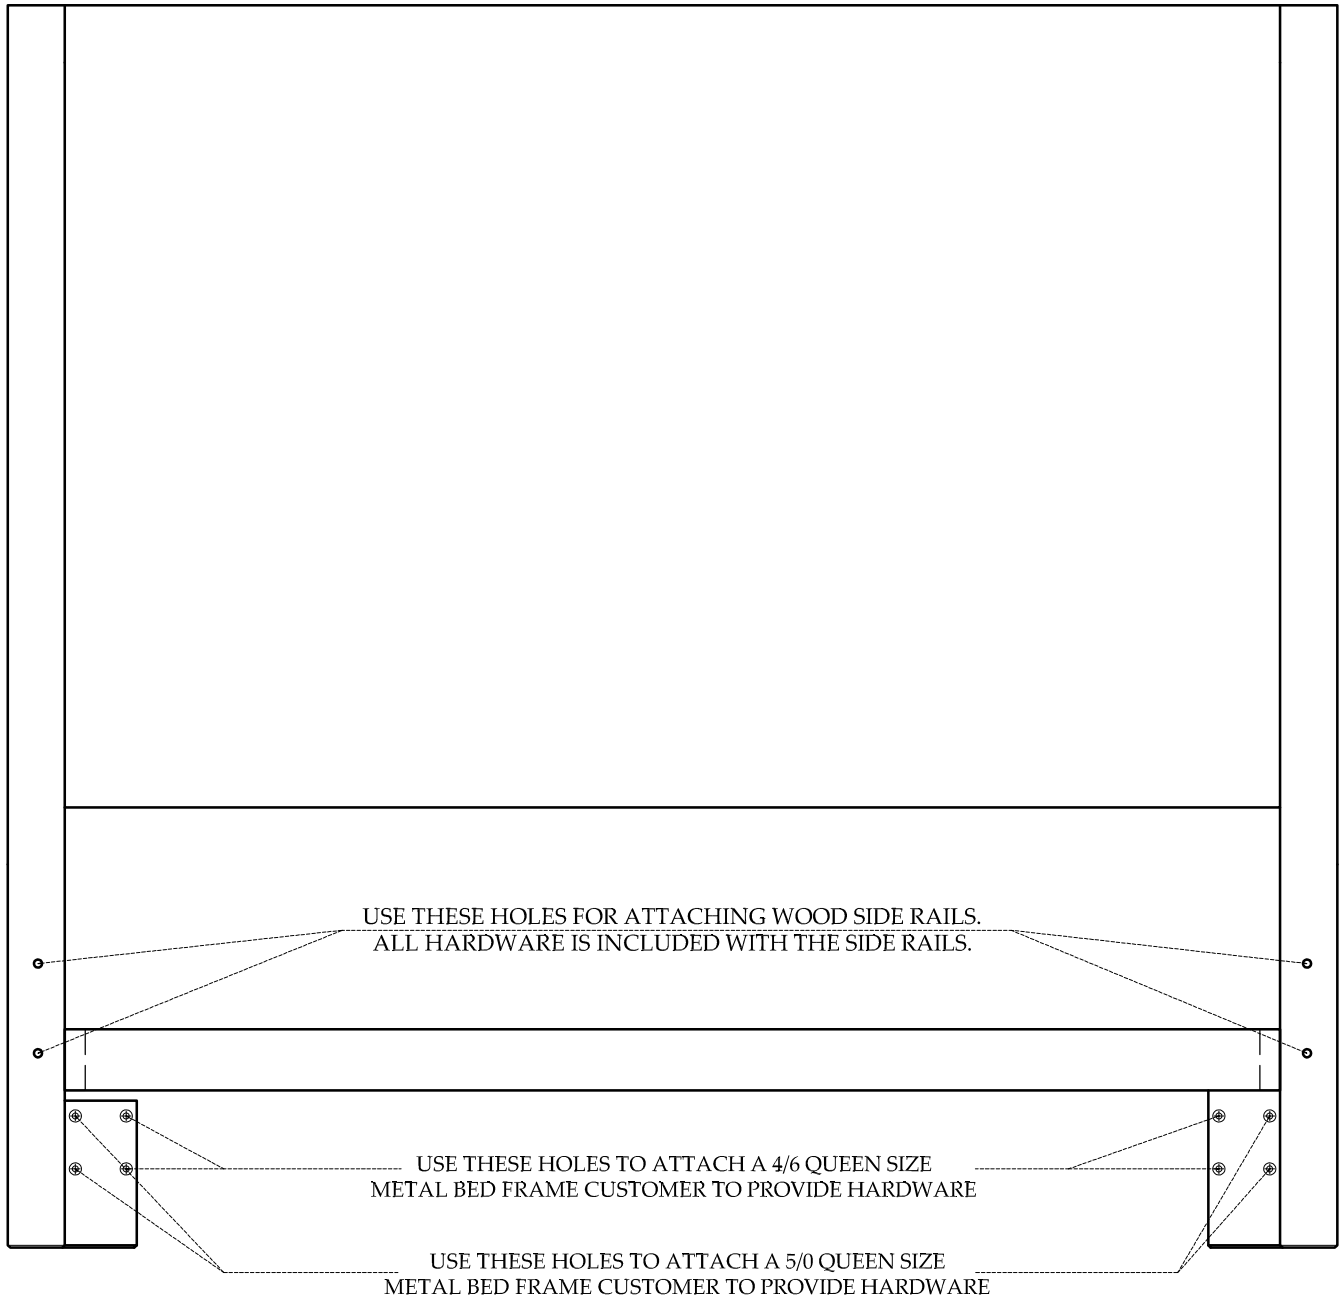

Hardware and Parts packed with the Headboard

<p>Queen Panel Headboard - 91074</p>  <p>(H-A) 1 pc.</p>	<p>Headboard Post (Right)</p>  <p>(H-B) 1 pc.</p>	<p>Headboard Post (Left)</p>  <p>(H-C) 1 pc.</p>	<p>Stretcher Headboard</p>  <p>(H-D) 1 pc.</p>
<p>Allen Head Bolt Ø5/16"-18 x 1-3/4"</p>  <p>(H-E) 10 pcs.</p>	<p>Spring Washer Ø5/16" x Ø13</p>  <p>(H-F) 10 pcs.</p>	<p>Flat Washer Ø5/16" x Ø19</p>  <p>(H-G) 10 pcs.</p>	<p>Allen Key M4 x 2-1/2"</p>  <p>(H-H) 1 pc.</p>

Hardware and Parts packed with the Footboard

<p>Queen Panel Footboard 91071</p>  <p>(F-A) 1 pc.</p>	<p>Wood Slat 60" Long</p>  <p>(F-B) 1 Set</p>	<p>Wood Screw #4 x 30mm</p>  <p>(F-C) 10 pcs.</p>	<p>Support Leg 1-1/8" x 1-1/8" x 6-5/16"</p>  <p>(F-D) 5 pcs.</p>	<p>Screw Driver not included</p> 
--	--	--	--	--

Hardware and Parts packed with the Bed Rails

<p>Siderail - 91072</p>  <p>(R-A) 2 pcs.</p>	<p>All-Thread Bolt Ø5/16"-18 x 3-1/2"</p>  <p>(R-B) 8 pcs.</p>	<p>Arc Washer 37x17mm</p>  <p>(R-C) 8 pcs.</p>	<p>Spring Washer Ø5/16" x Ø13mm</p>  <p>(R-D) 8 pcs.</p>	<p>Flat Washer Ø5/16" x Ø16mm</p>  <p>(R-E) 8 pcs.</p>	<p>Hex Nut Ø5/16" x 18mm</p>  <p>(R-F) 8 pcs.</p>	<p>Open Wrench 12 mm</p>  <p>(R-G) 1 pc.</p>
--	---	---	---	---	--	---

STEP 5

Adjustable leveler.

4/6-5/0 Queen Bed
91074 - 4/6- 5/0 Panel Headboard

The headboard may be used alone with a Queen size metal bed frame.